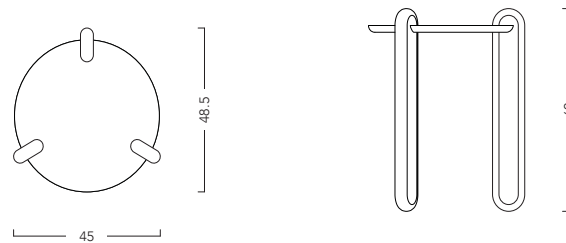

Category	Side table
Environment	Indoor
Material	American Oak in Osmo oil finish
Dimensions	Pop Low - H: 50cm, W: 55cm, D: 53.5cm, <i>Table top H: 45 cm, ø 50cm</i> Pop High - H: 60cm, W: 45cm, D: 48.5cm, <i>Table top H:55 cm, ø 45cm</i>
Colours	Natural
Production Process	Hand machined production and finishing
Cleaning Instructions	Wipe regularly with a soft lint free cloth

Pop High